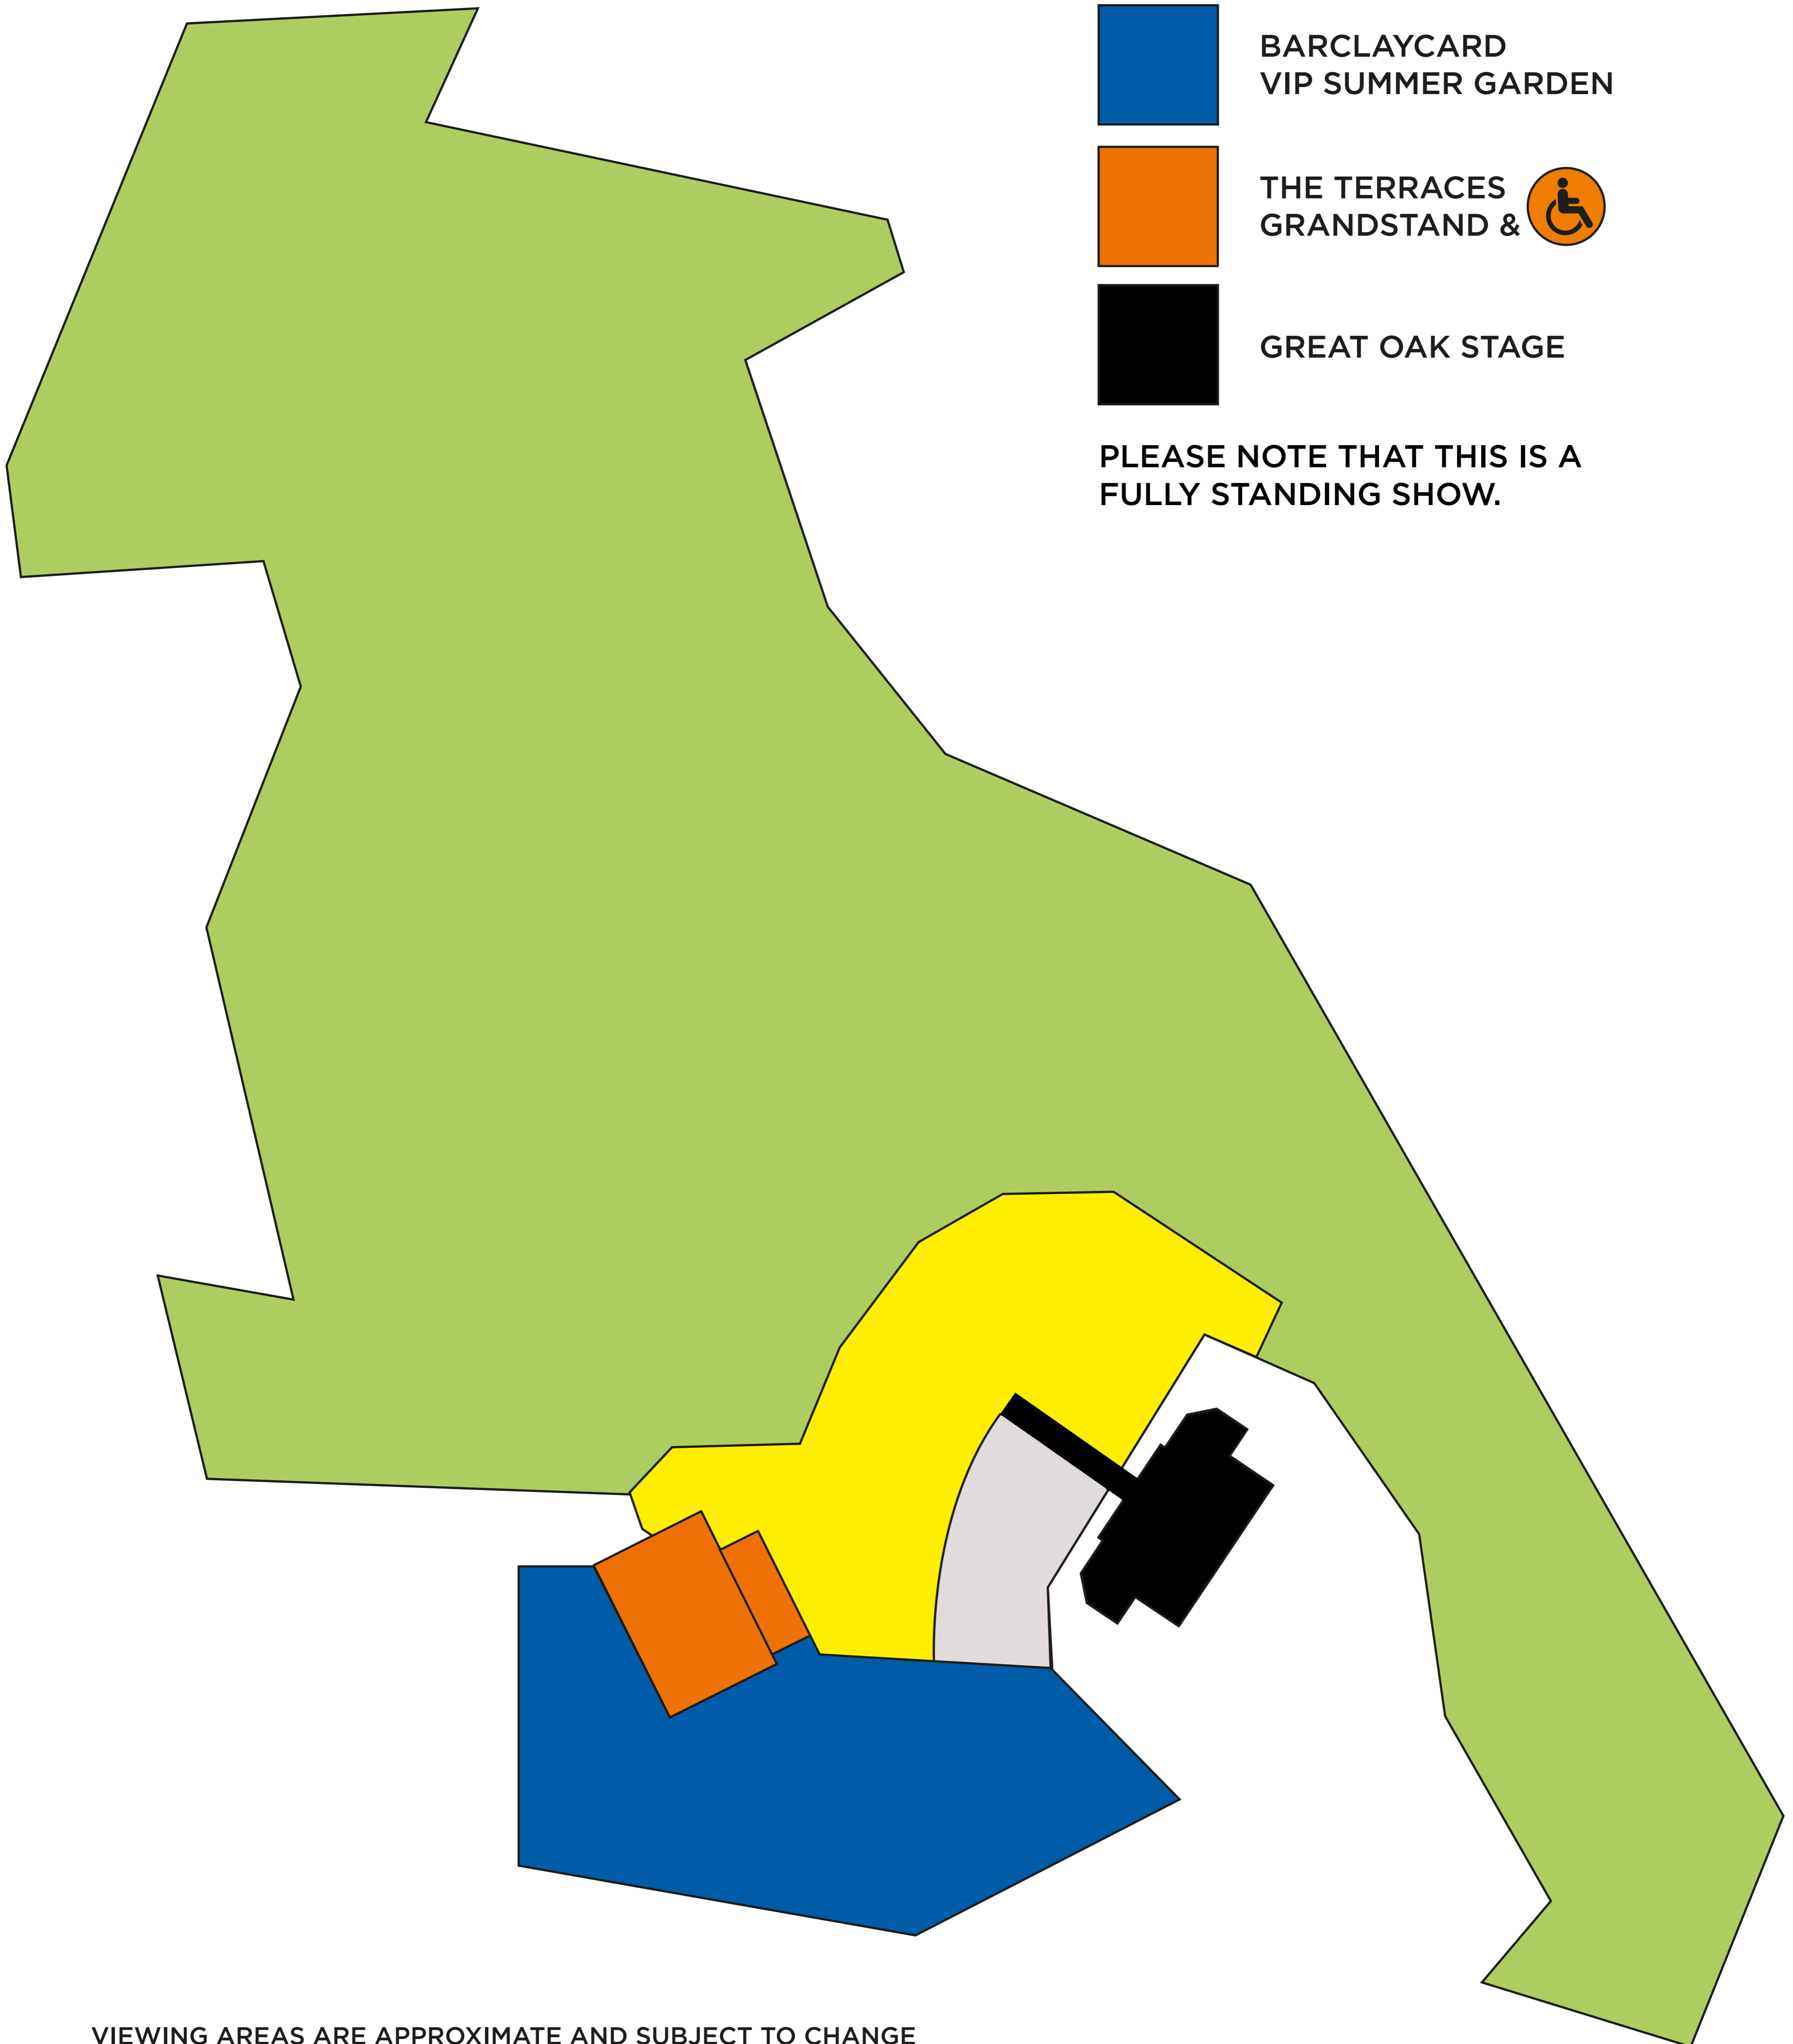

BRITISH SUMMER TIME

Hyde Park

-  GENERAL ADMISSION
-  GOLD CIRCLE
-  DIAMOND VIEW
-  BARCLAYCARD VIP SUMMER GARDEN
-  THE TERRACES GRANDSTAND & 
-  GREAT OAK STAGE

PLEASE NOTE THAT THIS IS A FULLY STANDING SHOW.

VIEWING AREAS ARE APPROXIMATE AND SUBJECT TO CHANGE